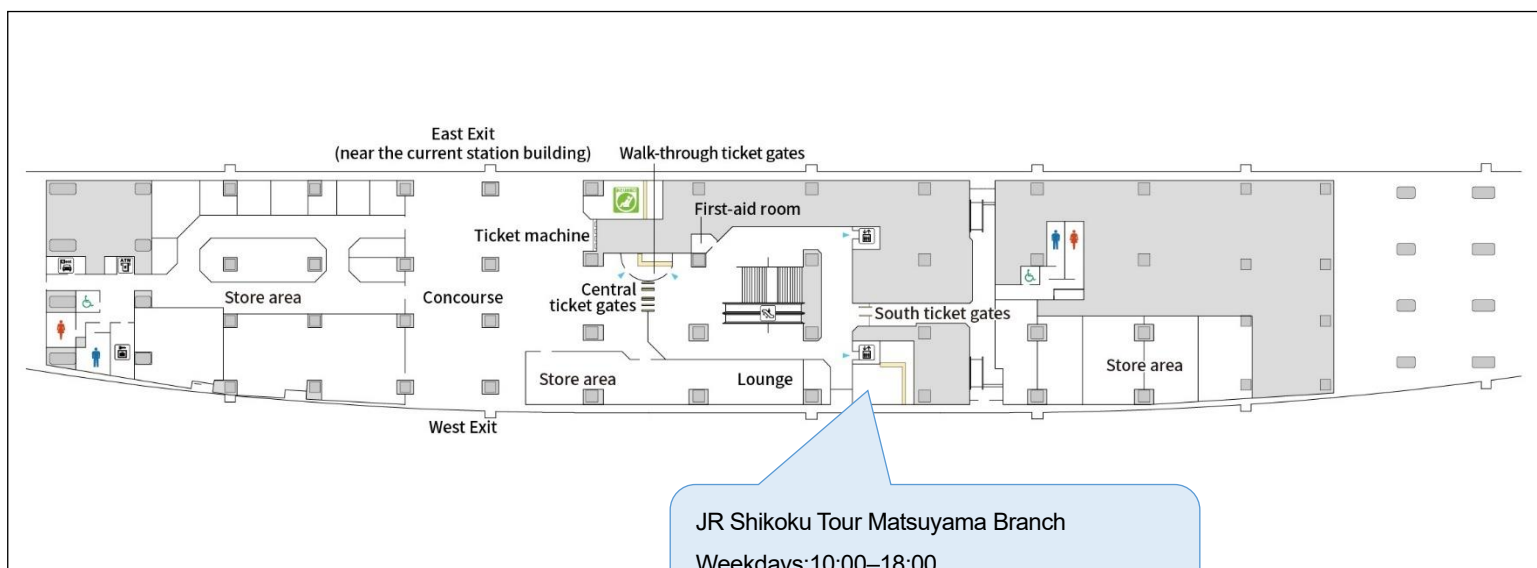

Store Closure During Relocation

Dear Customers

Thank you for choosing Warp Matsuyama Branch.

We are moving our store to the new station building to coincide with the opening of the new Matsuyama Station. Whilst we relocate, our store will be closed on the following days. Customers who wish to purchase or redeem their rail passes should visit the Matsuyama Station ticket counter. Additionally, after the relocation, the store name will change from Warp Matsuyama Branch to JR Shikoku Tour Matsuyama Branch.

- **Last operating day**   **Wed, 25 September 2024**
- **Store closure**   **Thu, 26 – Sat, 28 September 2024**
- **Reopening**   **Sun, 29 September 2024**

New address

JR Shikoku Tour Matsuyama Branch

Weekdays:10:00–18:00

Saturdays,Sundays,andholidays:10:00–17:00