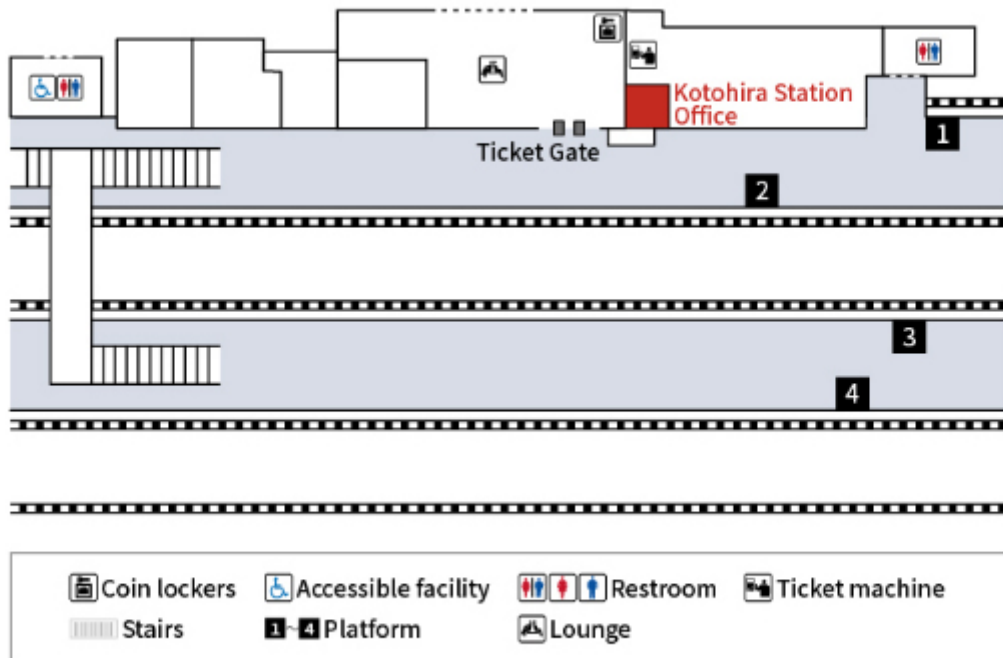

## From June 25, 2024

Kotohira Station (10:00AM – 5:00PM)

Purchase in Japan (**cash only**)

Exchange an MCO

Exchange an E-MCO

Please access the link below for more information on purchasing and exchange locations.