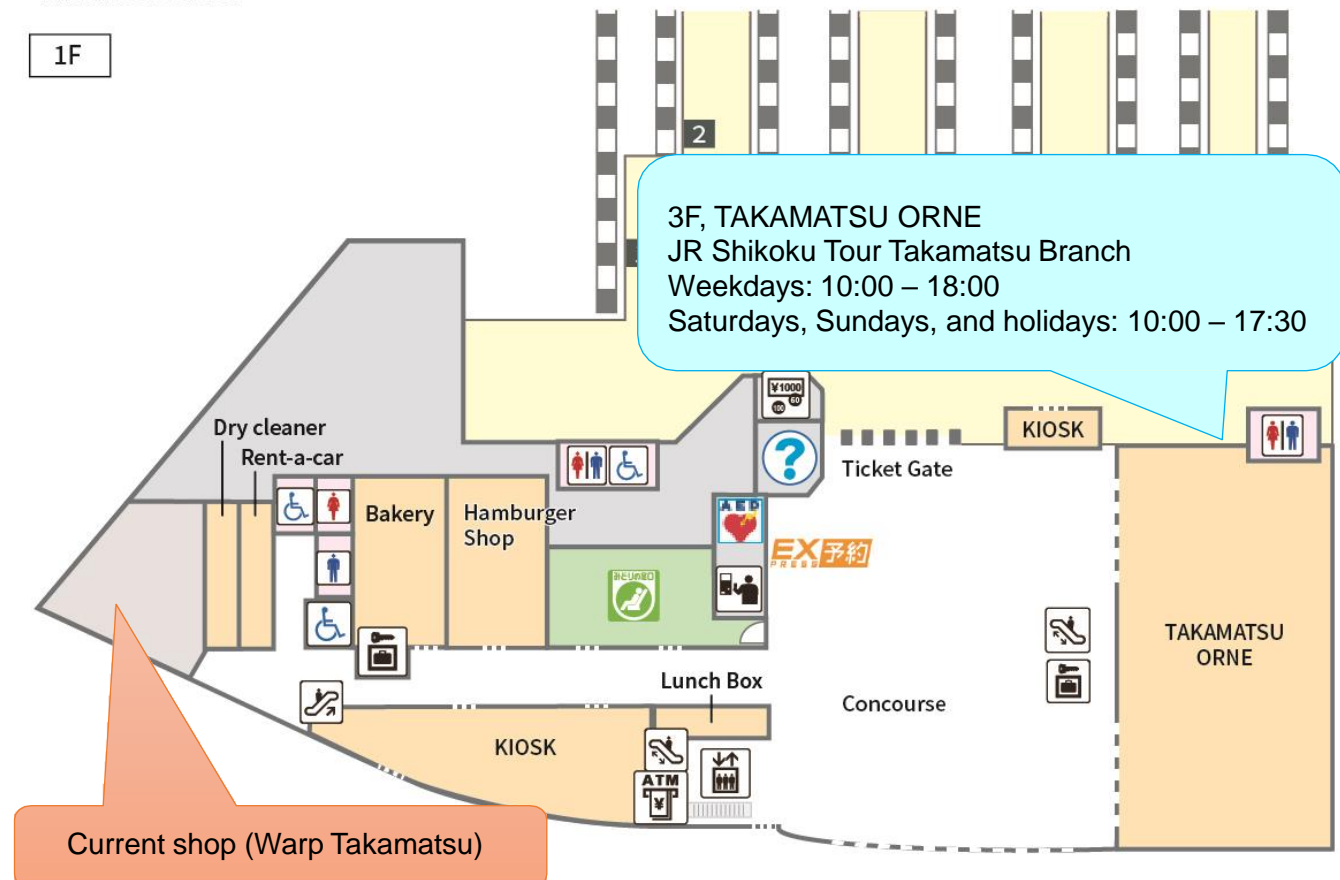

Warp Takamatsu is relocating

Shikoku Railway Company

Dear customers

Thank you for your ongoing patronage and for choosing to visit the Warp Takamatsu Branch.

Due to relocation, the Takamatsu Branch of Warp will be closed on certain dates. Please take note when purchasing and exchanging rail passes. During the closure, the ticket counter at Takamatsu Station will be available for assistance.

- Last operation Monday, March 18, 2024
- Closure period Tuesday, March 19 - Thursday, March 21, 2024
- Reopening after relocation Friday, March 22, 2024

Takamatsu Station

*The name of the branch will be changed from "Warp Takamatsu Branch" to "JR Shikoku Tour Takamatsu Branch" due to the relocation.