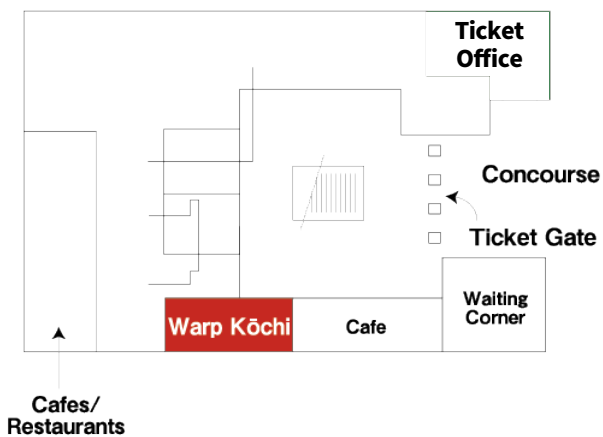

10:00AM - 6:00PM

(10:00AM - 5:00PM on Saturdays, Sundays and holidays)

Tokushima Prefecture

Warp Tokushima branch

Hours

10:00AM - 6:00PM

(10:00AM - 5:00PM on Saturdays, Sundays and holidays)

Kochi Prefecture

Warp Kochi branch

Hours

10:00AM - 6:00PM

(10:00AM - 5:00PM on Saturdays, Sundays and holidays)