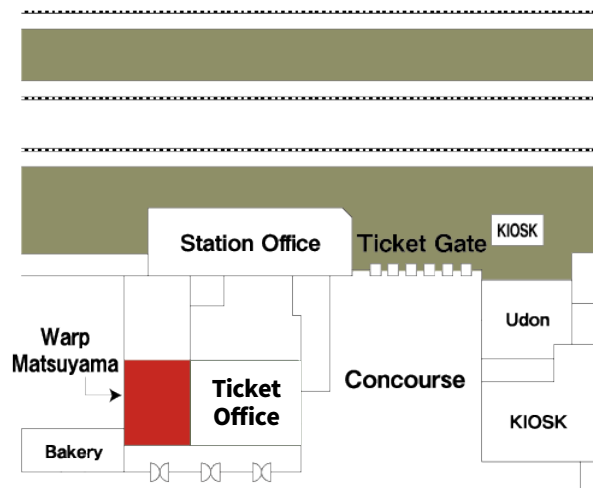

Kagawa Prefecture

Warp Takamatsu branch

Hours

10:00AM - 6:00PM

(10:00AM - 5:30PM on Saturdays, Sundays and holidays)

Ehime Prefecture

Warp Ehime branch

Hours

10:00AM - 6:00PM

(10:00AM - 5:00PM on Saturdays, Sundays and holidays)

Tokushima Prefecture

Warp Tokushima branch

Hours

10:00AM - 6:00PM

(10:00AM - 5:00PM on Saturdays, Sundays and holidays)

Kochi Prefecture

Warp Kochi branch

Hours

10:00AM - 6:00PM

(10:00AM - 5:00PM on Saturdays, Sundays and holidays)