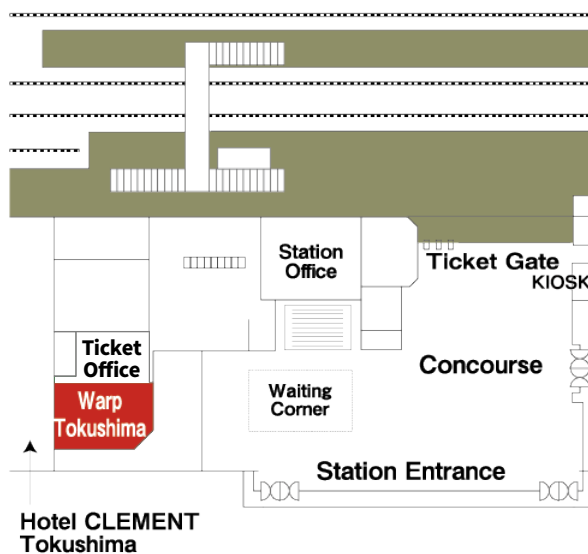

Kagawa Prefecture

Warp Takamatsu branch

Hours

10:00AM - 6:00PM

(10:00AM - 5:30PM on Saturdays, Sundays and holidays)

Ehime Prefecture

Warp Ehime branch

Hours

10:00AM - 6:00PM

(10:00AM - 5:00PM on Saturdays, Sundays and holidays)

Tokushima Prefecture

Warp Tokushima branch

Hours

10:00AM - 6:00PM

(10:00AM - 5:00PM on Saturdays, Sundays and holidays)

Kochi Prefecture

Warp Kochi branch

Hours

10:00AM - 6:00PM

(10:00AM - 5:00PM on Saturdays, Sundays and holidays)