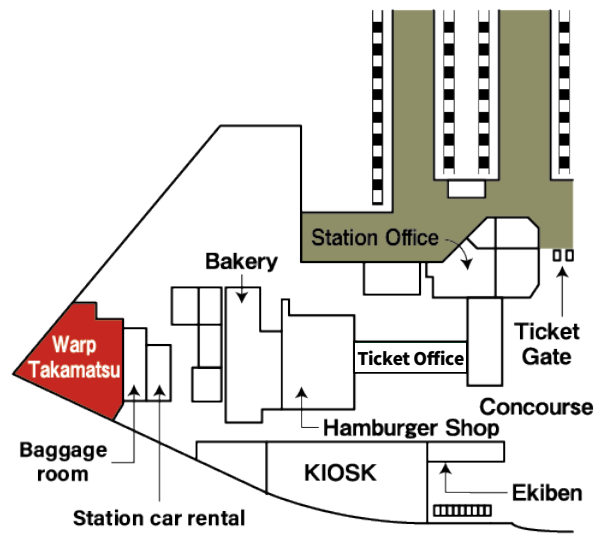

Kagawa Prefecture

Warp Takamatsu branch

Hours

10:00AM - 6:00PM

(10:00AM - 5:30PM on Saturdays, Sundays and holidays)

Ehime Prefecture

Warp Ehime branch

Hours

10:00AM - 6:00PM

(10:00AM - 5:00PM on Saturdays, Sundays and holidays)

Tokushima Prefecture

Warp Tokushima branch

Hours

10:00AM - 6:00PM

(10:00AM - 5:00PM on Saturdays, Sundays and holidays)

Kochi Prefecture

Warp Kochi branch

Hours

10:00AM - 6:00PM

(10:00AM - 5:00PM on Saturdays, Sundays and holidays)